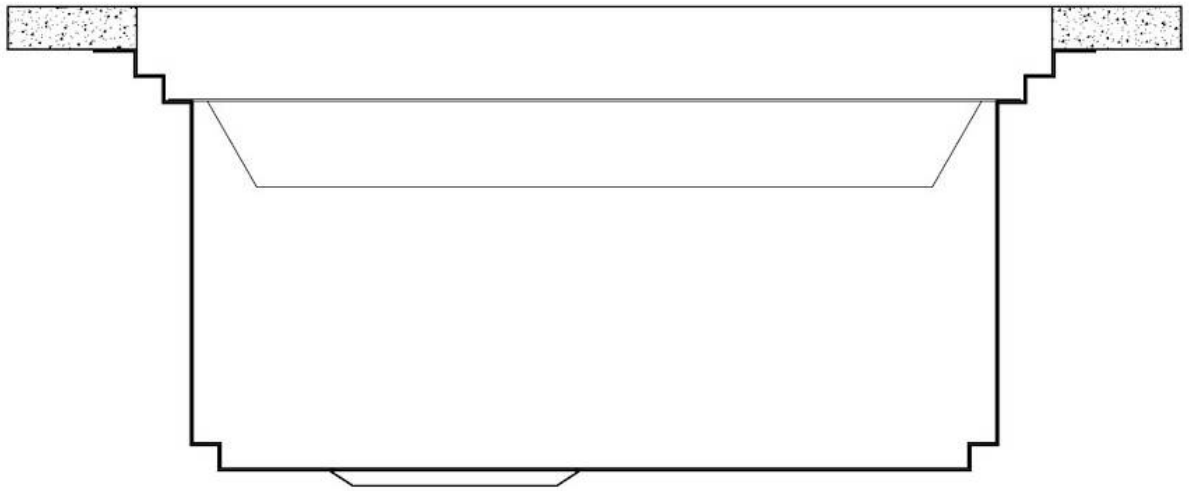

Milanello Level 2

Compatible accessories/Accessori compatibili:

8100 306

8156 000