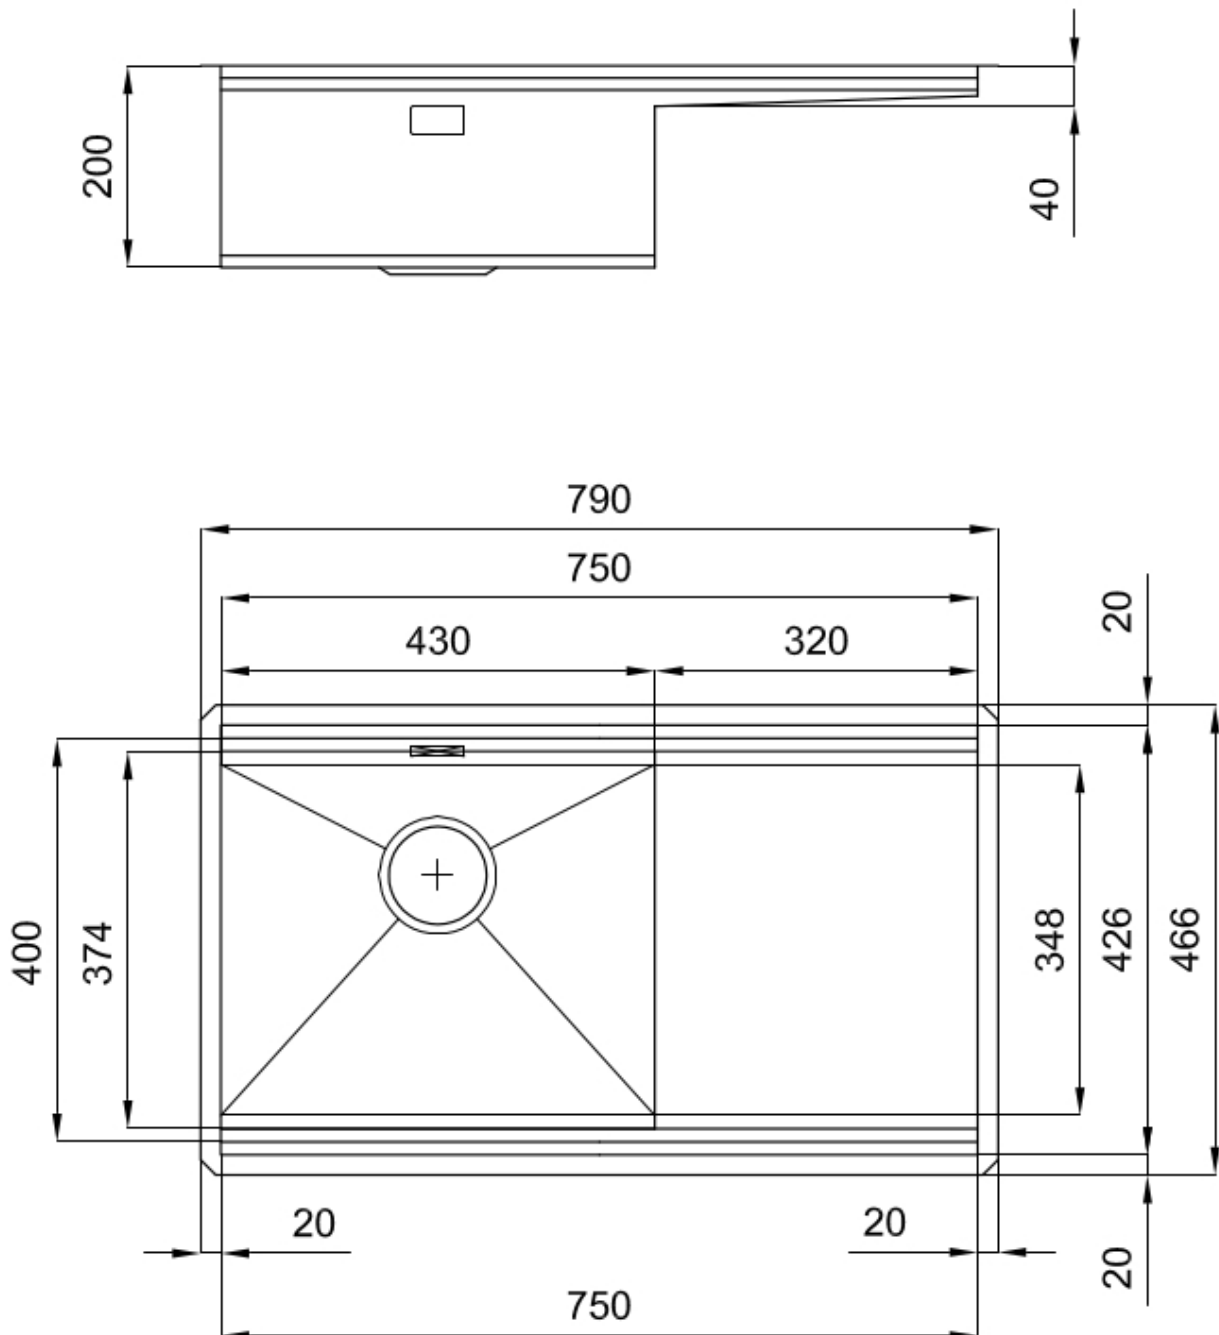

Triple recess - sliding accessories

The Foster Milano sink has an ingenious design that makes it simple to use a large set of optional accessories. On the topmost supporting step, the innovative Black grids slide, creating a large and practical surface to rinse food and crockery. The second step is meant to support and allow the sliding of a complete combination of accessories, which make some operations practical and safe: rinse, drain, slice, grate... everything can be done inside the sink. The third supporting step is on the bottom of the bowl. On this step one can rest the Black grids, making it possible to rinse foodstuffs without their coming in contact with the bottom of the sink, which may be dirty.

TECHNICAL DATA