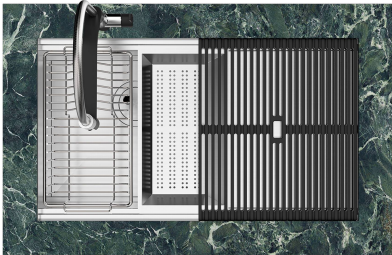

Compatible accessories/Accessori compatibili:

8100 602

GALLERY

EQUIPMENT

Black grid Milanello

8100 602

OPTIONAL ACCESSORIES

HPDE Chopping board
8657 001