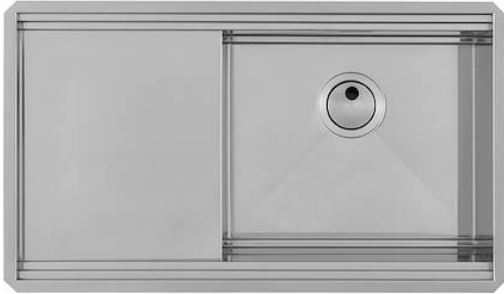

Sink Milanello Workstation

Tank on the right

Kitchen Sinks

Code: 1040 851

DETAILS

Edge/Installation Type	Undermount
Finish	Foster brushed
Material	AISI 304 stainless steel
Texture	Brushed in line
Base	90 cm
Dimensions	790x466 mm
Standard fittings	Fixing hooks, gasket, drain, overflow and siphon, boxed packing
Mixer holes	No standard holes
Built-in hole	View technical data sheet

Diamond-shape bottom The draining of water is an important feature in a sink, and it's always taken good care of in Foster products. In the bent-welded sinks, which would have a flat bottom, the proper draining is guaranteed by the elegant beveling, which helps the water flow.

High thickness 1mm thick steel. A significant thickness, which guarantees the maximum sturdiness and durability.

Perimetral overflow The overflow is always a security on the Foster sinks that prevents the overflow of water in case of oversights. The perimeter drain solution improves aesthetics thanks to its square and essential shape.

Triple recess - sliding accessories

The Foster Milano sink has an ingenious design that makes it simple to use a large set of optional accessories. On the topmost supporting step, the innovative Black grids slide, creating a large and practical surface to rinse food and crockery. The second step is meant to support and allow the sliding of a complete combination of accessories, which make some operations practical and safe: rinse, drain, slice, grate... everything can be done inside the sink. The third supporting step is on the bottom of the bowl. On this step one can rest the Black grids, making it possible to rinse foodstuffs without their coming in contact with the bottom of the sink, which may be dirty.