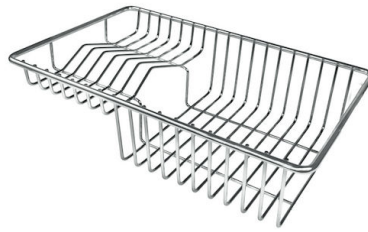

Triple recess - sliding accessories

The Foster Milano sink has an ingenious design that makes it simple to use a large set of optional accessories. On the topmost supporting step, the innovative Black grids slide, creating a large and practical surface to rinse food and crockery. The second step is meant to support and allow the sliding of a complete combination of accessories, which make some operations practical and safe: rinse, drain, slice, grate... everything can be done inside the sink. The third supporting step is on the bottom of the bowl. On this step one can rest the Black grids, making it possible to rinse foodstuffs without their coming in contact with the bottom of the sink, which may be dirty.

TECHNICAL DATA

Milanello Optional accessories / Accessori opzionali

The "rails" system makes it possible to use a combination of numerous accessories. Grids, chopping boards, utensils' ranging system, bowls and containers of different dimensions can be alternated in the workspace with a simple gesture, and can easily be stacked, in order to be on hand at all times.

Compatible accessories/Accessori compatibili:

8100 602

GALLERY

EQUIPMENT

Black grid Milanello

8100 602

OPTIONAL ACCESSORIES

HPDE Chopping board
8657 001

HPDE Twin chopping board
8644 101

Stainless steel perforated tray
8156 000

Stainless steel plate rack
8100 154

Stainless steel plate rack
8100 303
* only in combination with the accessory
8644 101

Stainless steel Plate rack
8100 306