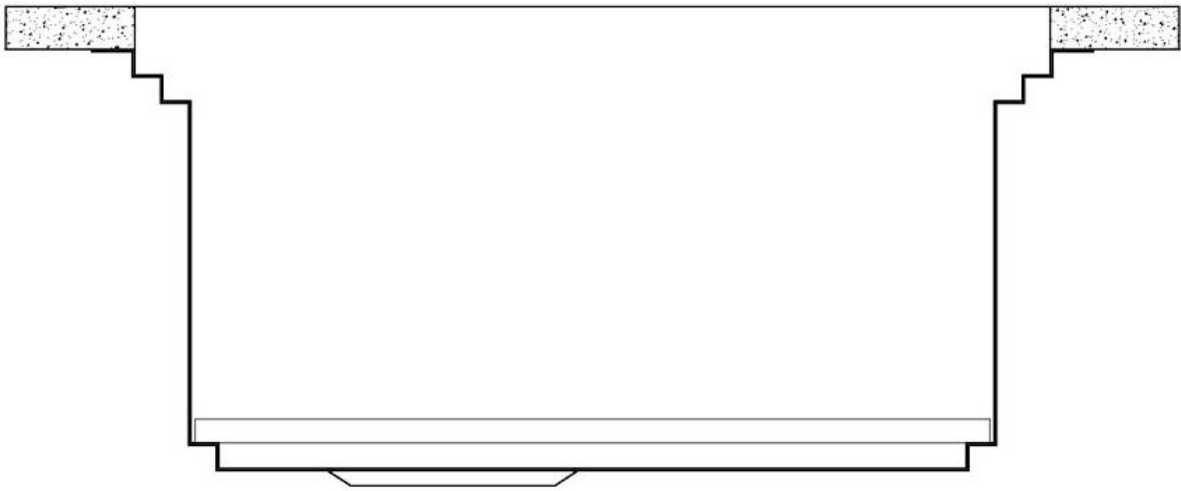

Milanello Level 3

Compatible accessories/Accessori compatibili:

8100 602