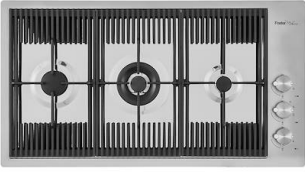

RECOMMENDED PAIRINGS

Cooker hob Milanello
7680 000