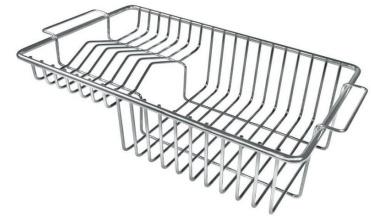

Triple recess - sliding accessories

The Foster Milano sink has an ingenious design that makes it simple to use a large set of optional accessories. On the topmost supporting step, the innovative Black grids slide, creating a large and practical surface to rinse food and crockery. The second step is meant to support and allow the sliding of a complete combination of accessories, which make some operations practical and safe: rinse, drain, slice, grate... everything can be done inside the sink. The third supporting step is on the bottom of the bowl. On this step one can rest the Black grids, making it possible to rinse foodstuffs without their coming in contact with the bottom of the sink, which may be dirty.

HPDE Twin chopping board
8644 101

Stainless steel perforated tray
8156 000

Stainless steel plate rack
8100 154

Stainless steel plate rack
8100 303
* only in combination with the accessory
8644 101

Stainless steel Plate rack
8100 306

Glass chopping board
8631 300

**Graters kit with ring-holder and
food collection tray**
8159 101
* only in combination with the accessory
8644 101

Stainless steel perforated tray
8151 000
* only in combination with the accessory
8644 101